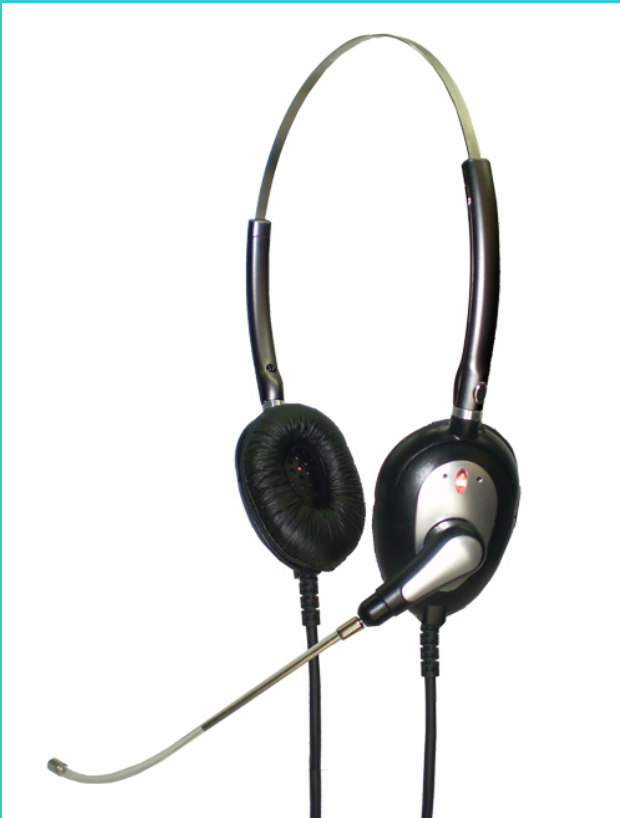

# MRC112221

Clear Tube Headset with **Illumination**

## KEY FEATURES

- Dual ear
- High quality for office use
- Oval leatherette cushion for comfort
- Clear tube “swing away” mic
- Quick release (QD) in-line connector
- Over-head surefit adjustable headband with unique push-button release
- Full range of bottom leads available
- Acoustic shock protection
- Fully adjustable headband
- Easily replaceable parts
- On-call illumination**
- Ultra light weight
- NOTE: Illumination** usually