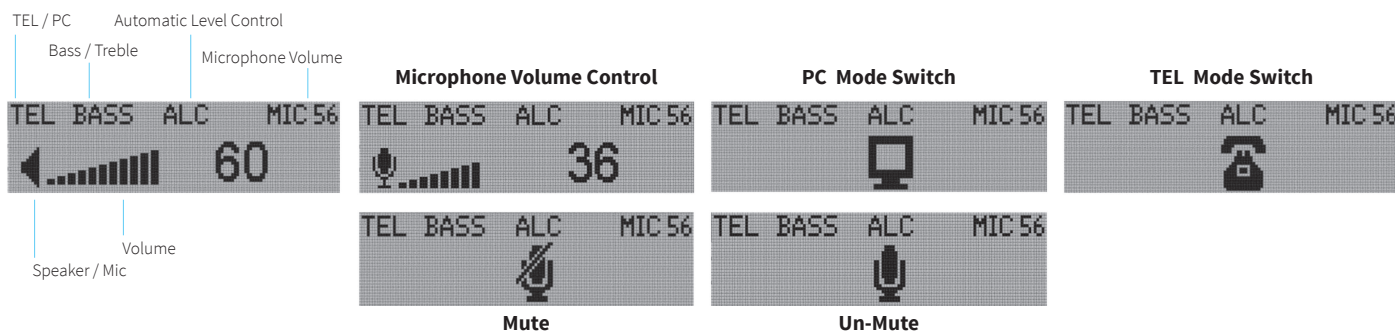

### JPL Companion Light

The JPL Companion Lite is a flexible audio processor with dual connectivity to desk phone and computer. It has a multi-functional digital amplifier featuring the an LCD display to show function and volume level.

- **Optimised** for use with **PC (Softphones)** and **desk phones**
- **Compatible with all brands of headsets**
- Powered by USB port (**no batteries**)
- Simultaneous connection for up to **3 people (training purposes)**
- DSP (Digital Signal Processing) technology
- **Wideband** audio delivers richer sound
- White noise reduction for clearer communications
- Automatic Level Control - protects from loud sound exposure
- Treble and bass bands equalizer allowing different audio characteristics
- Toggle switch between Telephone and PC
- Mute and volume control

### Unit Dimensions:

Length: 115mm  
Width: 65mm  
Depth: 25mm - 40mm