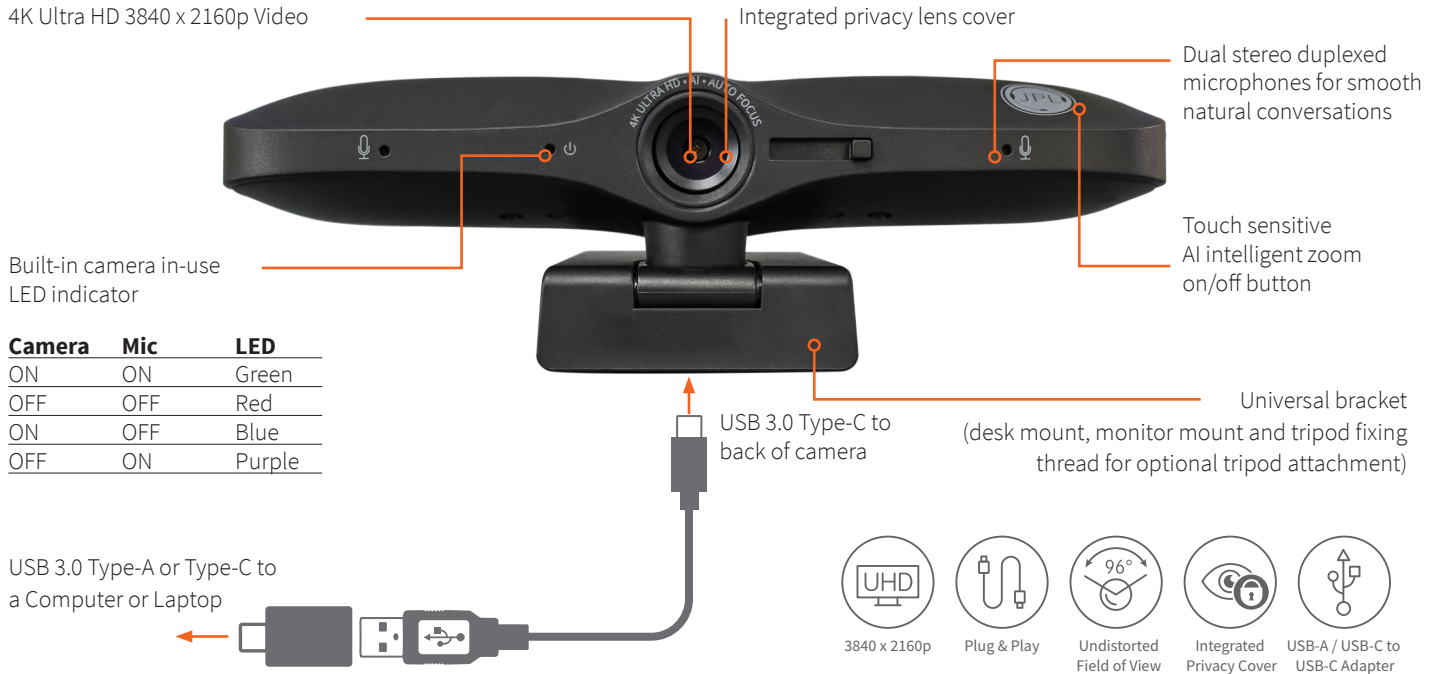

96° field of view - 8 person conference room

Integrated privacy lens cover

USB 3.0 Type-A and USB Type-C connectivity using the USB adapter included

Dual duplex microphone, 5m voice pickup

Built-in camera in-use LED indicator

Multi-angled desk mount / monitor mount (as well as tripod fixing thread option on the base) giving full 360° camera rotation and 90° camera forward tilt

3 years limited warranty*

Optimised to work with:

The **JPL Spitfire GT** Mini Conference Room Video Camera comes with a full HD glass lens, integrated privacy lens shutter and a USB 3.0 Type-A to Type-C adapter to allow optional connection to any Type-C device.

Overview

Features	
Features	4K UHD 3840 x 2160p
	Integrated privacy lens cover
	Hybrid work solution for the office, home, school or university
	Dual duplex microphone, 5m voice pickup
	Built in camera in-use LED indicator
	USB 3.0 Type-A connectivity
	USB 3.0 Type-C connectivity with USB-A to USB-C Adapter included
	Desk mount, monitor mount or tripod option
	Full 360° camera rotation including 90° tilt for over desk viewing
	Automatic low-light correction
	AEC – Automatic Echo Cancellation
	ANS – Automatic Noise Suppression
	Soft shell style carry case included
Certifications	UKCA, CE, FCC, RoHS, REACH
Dimensions	160mm wide
Warranty	*3 years limited warranty (2 years standard repair or replacement warranty plus a 3rd year cover on the camera only)
MOQ	Master Shipping Carton: 20
SKU:	575-350-002
EAN:	5060969680366