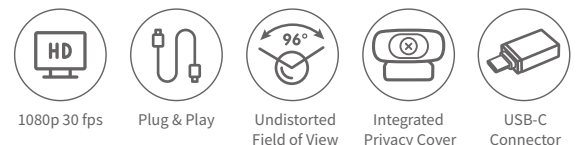

24 Month warranty

Optional mounting suggestion. Tripod not included

Vision Mini+3

The **JPL Vision Mini+3** 1080p USB webcam comes with a full HD glass lens, integrated privacy lens shutter and a USB-A/C adapter to allow optional connection to any USB-A or USB-C device.

Compatible with all major softphones. Plug & play solution - No additional software or downloads needed.

Overview

Features	
	1080p HD 30fps CMOS Camera
	Full HD 1080p glass lens - No optical distortion
	Integrated privacy lens cover
	Hybrid work solution for the office, home, school or university
	Two full duplexed microphones - Built in dual stereo
	Built in camera in-use LED indicator
	USB 3.0 Type-A/C connectivity
	Desk mount, monitor mount or tripod option
	Full 360° camera rotation including 90° tilt for over desk viewing
	Automatic low-light correction
	AEC – Automatic Echo Cancellation
	ANS – Automatic Noise Suppression
Certifications	UKCA, CE, FCC, RoHS, REACH
Dimensions	72 x 33 x 31.7mm
Warranty	24 Month repair or replacement warranty
MOQ	Master Shipping Carton: 40
SKU:	575-368-003
EAN:	5060969683275

Technical Data

Camera parameters:

Total Pixels	2 million pixels
Lens size	1/2.7 inch
Aperture	2.5±5%
Image area	5.85mm x 3.27mm
Maximum effective pixel	1920 (H) x 1080 (V) 2.0 million pixels
Output image format	MJPEG and YUY2
Field of view	96°(W)
AIC	Automatic Exposure (AE), Auto White Balance (AWB) Dynamic Black Level Calibration (ABLC)
Resolution @ 30fps	1920 x 1080, 1280 x 720, 640 x 480

Other parameters:

Interface type	USB 3.0 Type-A or USB Type-C
Voltage	5V/500mA
OS Support	Win 2000/XP/Vista/Win 7/Win 8/Win 10, Win CE with UVC, Linux with UVC (above Linux - 2.6.26) Mac OS X 10.4.8 or later, Android 4.0 with UVC
Size (camera / gift box)	72 x 33 x 31.7mm / 105 x 70 x 70mm
Weight (camera / gift box)	106g / 150g