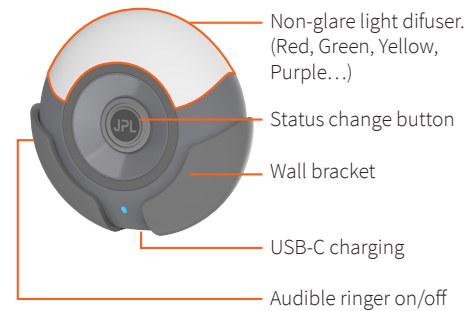

### Smart Colour Status Alerts

Clear, non-glare visual LED communication:

- Red – In a meeting / On a Teams call
- Orange – Missed call
- Green – Available
- Yellow – Away
- Purple – Do Not Disturb
- Blue / Pink – Custom status options

### Seamless Wireless Connectivity

- Bluetooth® 5.4 using the pre-paired USB-C Bluetooth Dongle included
- 7-9 days battery life
- USB-A/C fast charging (35 mins)
- Built-in ringer (on/off)
- Connectivity range up to ~60ft (18m)