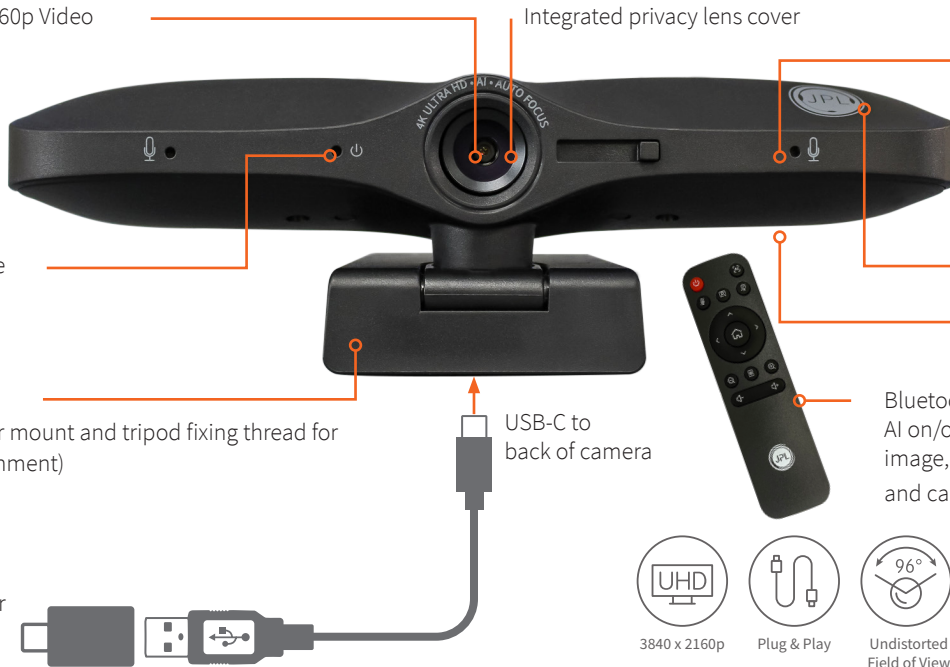

96° field of view - 8 person conference room

Integrated privacy lens cover

USB 3.0 Type-A or USB Type-C connectivity

Full duplex microphone, 5m voice pickup

Built-in camera in-use LED indicator

Multi-angled desk mount / monitor mount (as well as tripod fixing thread option on the base) giving full 360° camera rotation and 90° camera forward tilt

3 years limited warranty*

Example of soft shell carry case

Optimised to work with:

The **JPL Spitfire 3R** Mini Conference Room Video Sound Bar comes with a full HD glass lens, integrated privacy lens shutter, USB-A to USB-C adapter to allow optional connection to any USB-C device and a mini Bluetooth remote control, all supplied within a convenient clam shell style carry case for safe keeping while not in use.

4K Ultra HD 3840 x 2160p Video

Built-in camera in-use LED indicator

Universal bracket (desk mount, monitor mount and tripod fixing thread for optional tripod attachment)

USB 3.0 Type-A or Type-C to a Computer or Laptop