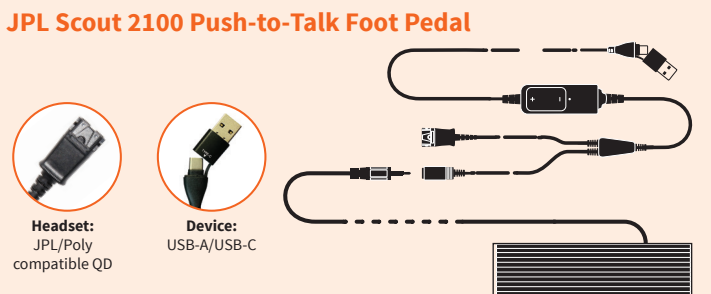

JPL Scout 2100 Push-to-Talk Foot Pedal

Momentary Action PTT Foot Pedal
Strong metal Push-to-Talk foot pedal.
Keeping your hands free for critical
information typing

P/N: JPL Scout 2100
SKU: 575-406-2100

IN STOCK