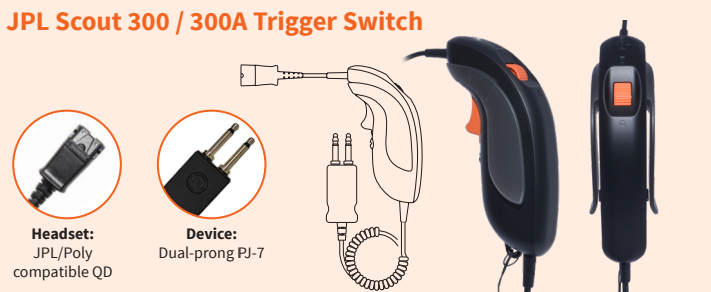

JPL Scout 300 / 300A Trigger Switch

PTT Lockable Trigger Switch
JPL/PLX QD to PJ-7 (dual-prong)
15ft (4.5m) coiled cord

P/N: JPL Scout 300
SKU: 575-406-300

P/N: JPL Scout 300A
SKU: 575-406-300A

IN STOCK

Product Improvement: Push-to-talk switch with selectable locking or momentary operation

POLY/HP PRODUCT:
SHS 1890 / 1890-15